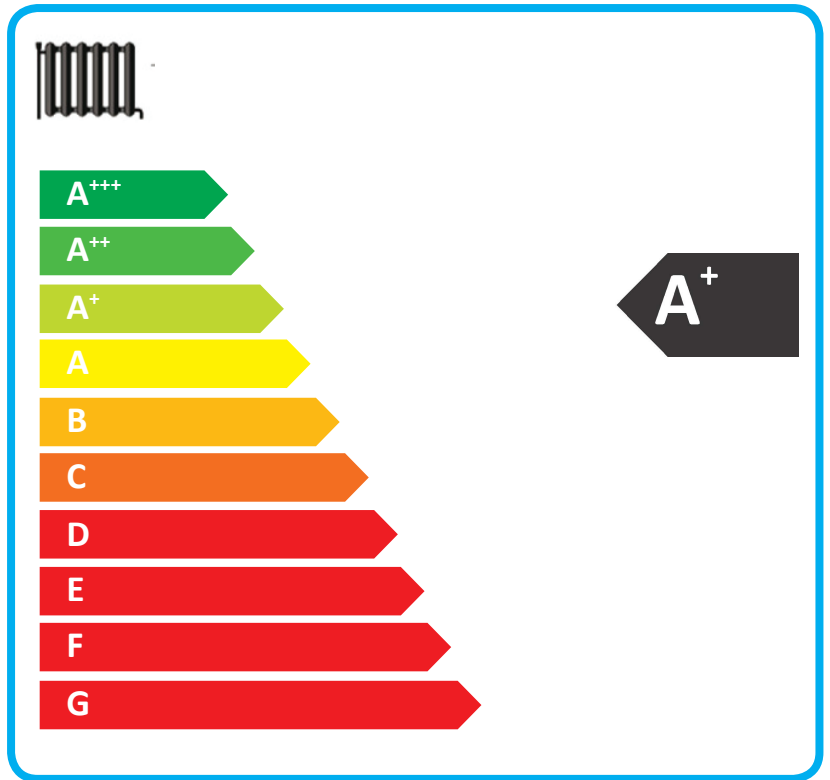

# ENERG

енергия · ενεργεια

**fondital**

FORMENTERA KC 32  
PROCIDA AWM T14

Icon of a radiator, a black arrow pointing left with 'A', a radiator icon, a black arrow pointing left with 'A', and a tap icon with 'XXL'.

Four rows of icons with checkboxes:
 

- Plus sign, solar panel icon, empty checkbox
- Plus sign, water tank icon, empty checkbox
- Plus sign, keypad icon, checkbox with 'X'
- Plus sign, radiator icon, checkbox with 'X'