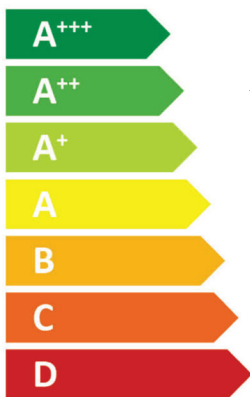

## PROCIDA AWS X8

**fondital** ( PROCIDA AWS 8 (O) + PROCIDA IWU 8)

55 °C

35 °C

**A<sup>++</sup>**

**A<sup>+++</sup>**

Two icons representing sound power level: a speaker inside a house and a speaker outside a house.

**42** dB

**67** dB

Two columns of energy consumption data, each with three colored squares (dark blue, medium blue, light blue) above the values.

**7**  
**7**  
**8**  
kW

**7**  
**7**  
**8**  
kW