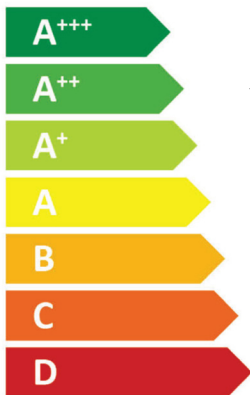

ENERG

енергия · ενεργεια

PROCIDA AWS X6

fondital (PROCIDA AWS 6 (O) + PROCIDA IWU 6)

55 °C

35 °C

A⁺⁺

A⁺⁺⁺

42 dB

62 dB

Two icons showing sound power level: a speaker inside a house and a speaker outside a house.

4 kW

5 kW

5 kW

4 kW

6 kW

5 kW

A map of Europe with different regions shaded in various shades of blue, representing energy consumption data.